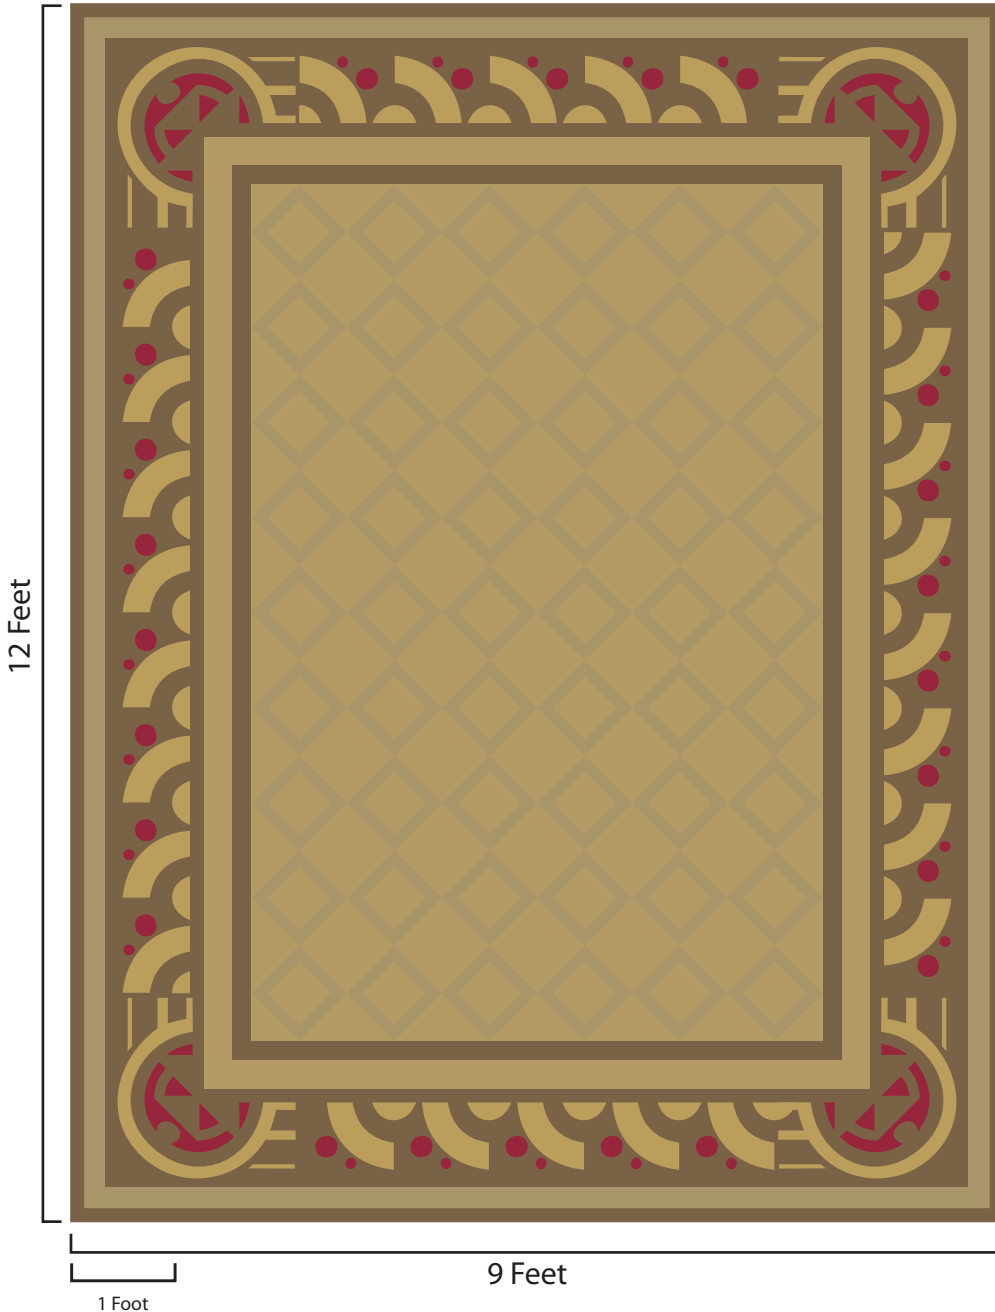

The Meridien Companies: *Design Driven™*

MERIDIEN

ACCENTS

creators of custom handmade
area rugs & carpets

Meridien House
203 N. Lewis Street
LaGrange, GA 30240
Toll Free 866-342-0001
Phone 706-837-0008
Fax 706-837-0073
www.meridienrugs.com
cdaniel@meridienrugs.com

MERIDAX™ Meridien Digital Rug
Design Worksheet

Prepared for:

Attention:

Wingate
T - Traditional

Meridien
Colors

3353

3041

3071

707

3071 / 707

Please sign & return via mail or fax:

Name: _____

Date: _____

☐ Approved ☐ Not Approved

* Due to the variations in computer generated art, exact color match from pom to printer can not be guaranteed. Meridien makes every effort to reproduce pom colors as faithfully as possible.

Copyright 2002 Meridien Accents, Inc. All rights reserved. This Meridax™ rug worksheet remains the property of Meridien Accents for the expressed purpose of promoting business for the company. Duplication or re-use for purposes other than the promotion of business for Meridien Accents, Inc. is prohibited by law.